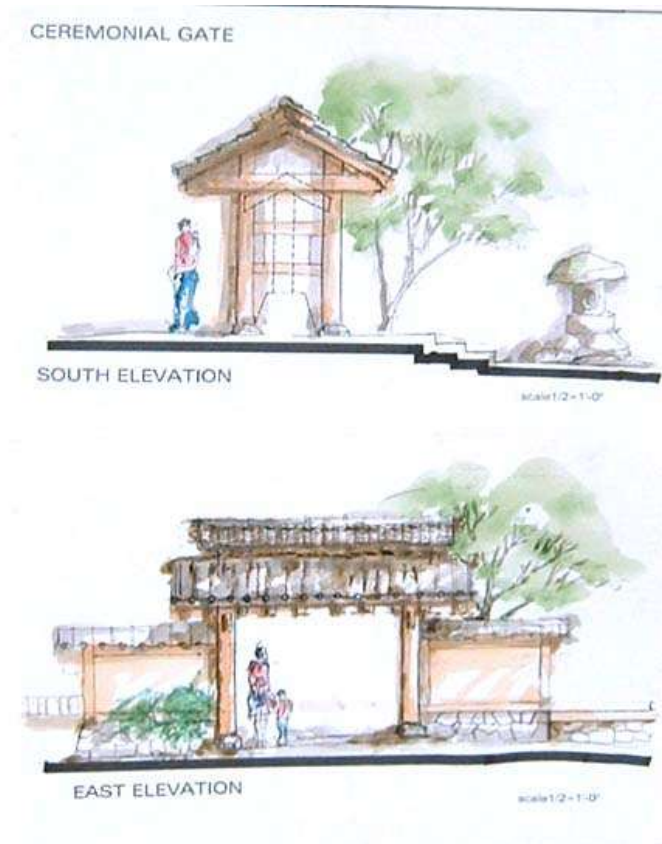

Japanese Garden Society of Salt Spring Island
"creating a garden of unity and reconciliation"

Overall Concept for Ganbaru Peace Park

Japanese Garden, including Ceremonial Gate and Water Feature

Japanese Garden: Linear Garden, East Section

Japanese Garden: Detail of Ceremonial Gate with Interpretive Panels

Legend

Japanese Garden Project

- 1.0 Linear Garden: East Section
- 1.1 Ceremonial Gate
- 1:2 Linear Garden: Water Feature
- 1:3 Meditation Garden

Future Possibilities for Site:
2.0 East Entrance Bridge
3.0 Outdoor Amphitheatre
4.0 Streetscape Revitalization
5.0 Curb Bump-out; Crosswalk
6.0 ArtSpring Plaza

Legend with Phasing Plan, plus future possibilities for the site