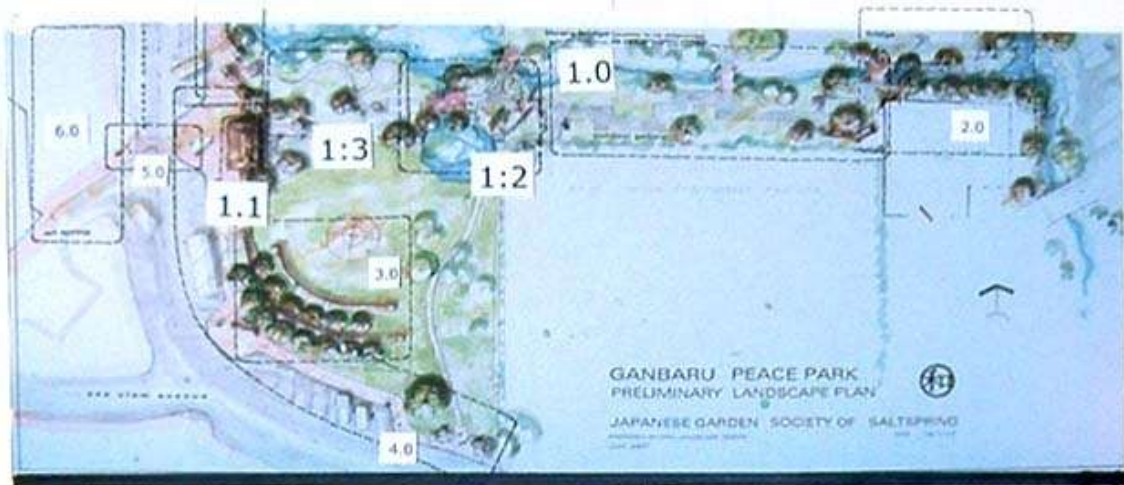

Japanese Garden Society of Salt Spring Island
"creating a garden of unity and reconciliation"

Overall Concept for Ganbaru Peace Park

Japanese Garden, including Ceremonial Gate and Water Feature

Japanese Garden: Linear Garden, East Section

Japanese Garden: Detail of Ceremonial Gate with Interpretive Panels

Legend

Japanese Garden Project

- 1.0 Linear Garden: East Section
- 1.1 Ceremonial Gate
- 1:2 Linear Garden: Water Feature
- 1:3 Meditation Garden

Future Possibilities for Site:
2.0 East Entrance Bridge
3.0 Outdoor Amphitheatre
4.0 Streetscape Revitalization
5.0 Curb Bump-out; Crosswalk
6.0 ArtSpring Plaza

Legend with Phasing Plan, plus future possibilities for the site