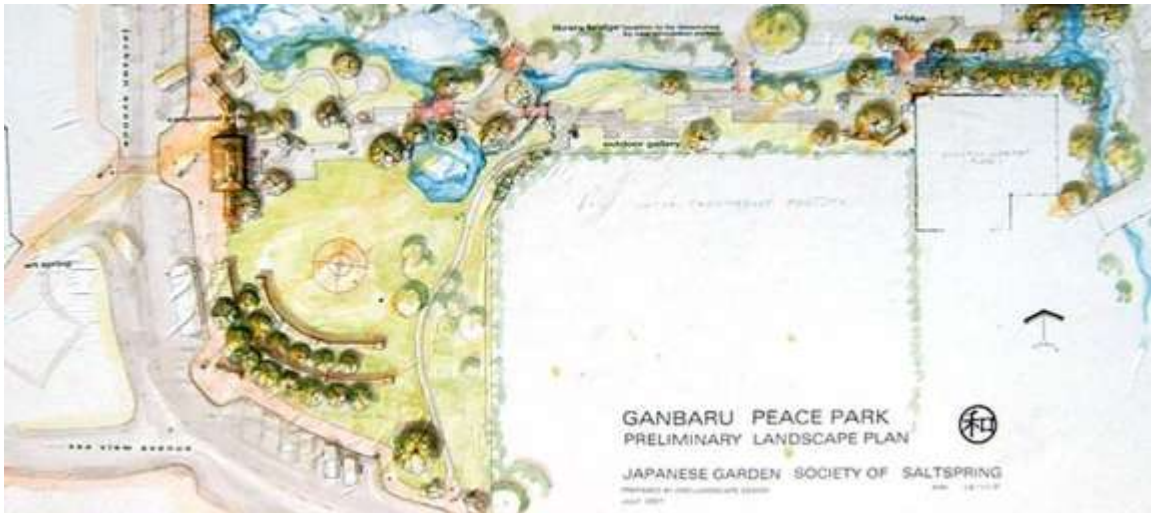

Japanese Garden Society of Salt Spring Island
"creating a garden of unity and reconciliation"

Overall Concept for Ganbaru Peace Park

Japanese Garden, including Ceremonial Gate and Water Feature

Japanese Garden: Linear Garden, East Section

Japanese Garden: Detail of Ceremonial Gate with Interpretive Panels

Legend

Japanese Garden Project

- 1.0 Linear Garden: East Section
- 1.1 Ceremonial Gate
- 1:2 Linear Garden: Water Feature
- 1:3 Meditation Garden

Future Possibilities for Site:
2.0 East Entrance Bridge
3.0 Outdoor Amphitheatre
4.0 Streetscape Revitalization
5.0 Curb Bump-out; Crosswalk
6.0 ArtSpring Plaza

Legend with Phasing Plan, plus future possibilities for the site